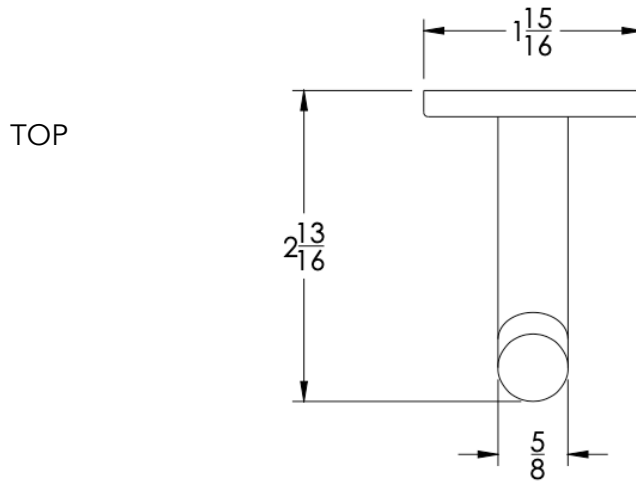

neelnox

LET
THERE
BE **DESIGN.**

FEATURES

- Premium 304 Grade Stainless Steel
- Solid Mount Construction
- Concealed Installation Hardware
- State of the art wall anchors included for installation on Dry wall or Tile

Dimensions in inches

NOTE: Dimensions subject to change without notice.