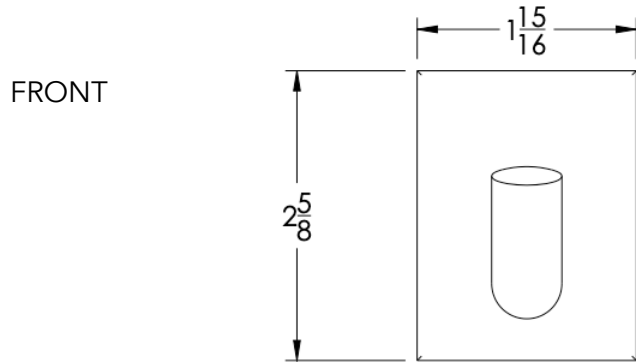

neelnox

LET
THERE
BE **DESIGN.**

FEATURES

- Premium 304 Grade Stainless Steel
- Solid Mount Construction
- Concealed Installation Hardware
- State of the art wall anchors included for installation on Dry wall or Tile

Dimensions in inches

NOTE: Dimensions subject to change without notice.