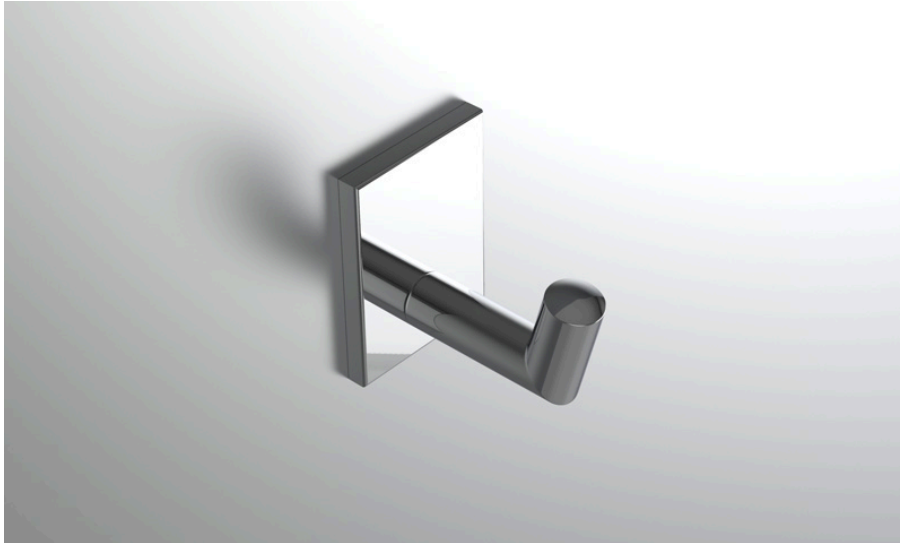

neelnox

LET
THERE
BE **DESIGN.**

FEATURES

- Premium 304 Grade Stainless Steel
- Solid Mount Construction
- Concealed Installation Hardware
- State of the art wall anchors included for installation on Dry wall or Tile

COLLECTION EXPONENT

ROBE HOOK SINGLE

Model	Product	Finishes Available
EXP-RHS1	Robe Hook Single	Multiple finishes available. Over 23 finishes to choose from.

FINISHES			
Polished (-P)	Antique Copper (-ACOP)	Polished Gold (-PGLD)	
Brushed (-B)	Polished Brass (-PBRS)	Brushed Copper (-BCOP)	
Brushed Gold (-BGLD)	Matte White (-WHT)	Brushed Rose Gold (-BRGD)	
Matte Black (-BLK)	Brushed Modern Bronze (-BMBRZ)	Brushed Black (-BRBLK)	
Oil Rubbed Bronze (-ORB)	Glossy White (-GWHT)	Polished Black (-PBLK)	
Brushed Brass (-BBRS)	Polished Rose Gold (-PRGD)	Antique Nickel (-ANKL)	
Brushed Bronze (-BBRZ)	Unlacquered Brass (-UBRS)	Black Nickel (-NKBL)	
Antique Brass (-ABRS)	Polished Nickel (-PNKL)		