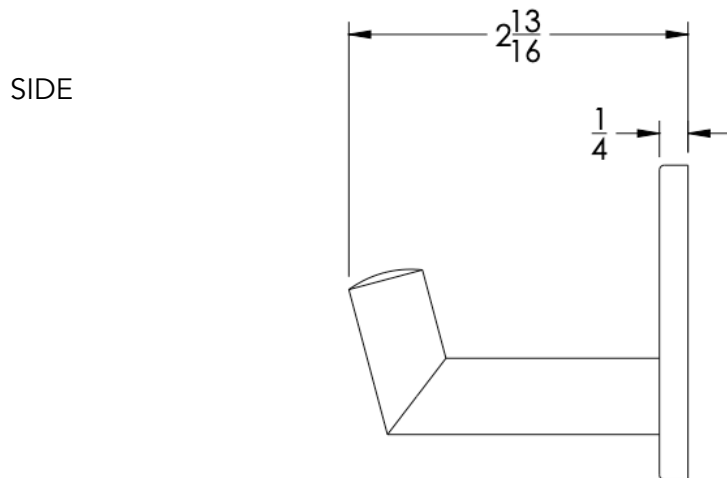

neelnox

LET
THERE
BE **DESIGN.**

FEATURES

- Premium 304 Grade Stainless Steel
- Solid Mount Construction
- Concealed Installation Hardware
- State of the art wall anchors included for installation on Dry wall or Tile

Dimensions in inches

NOTE: Dimensions subject to change without notice.